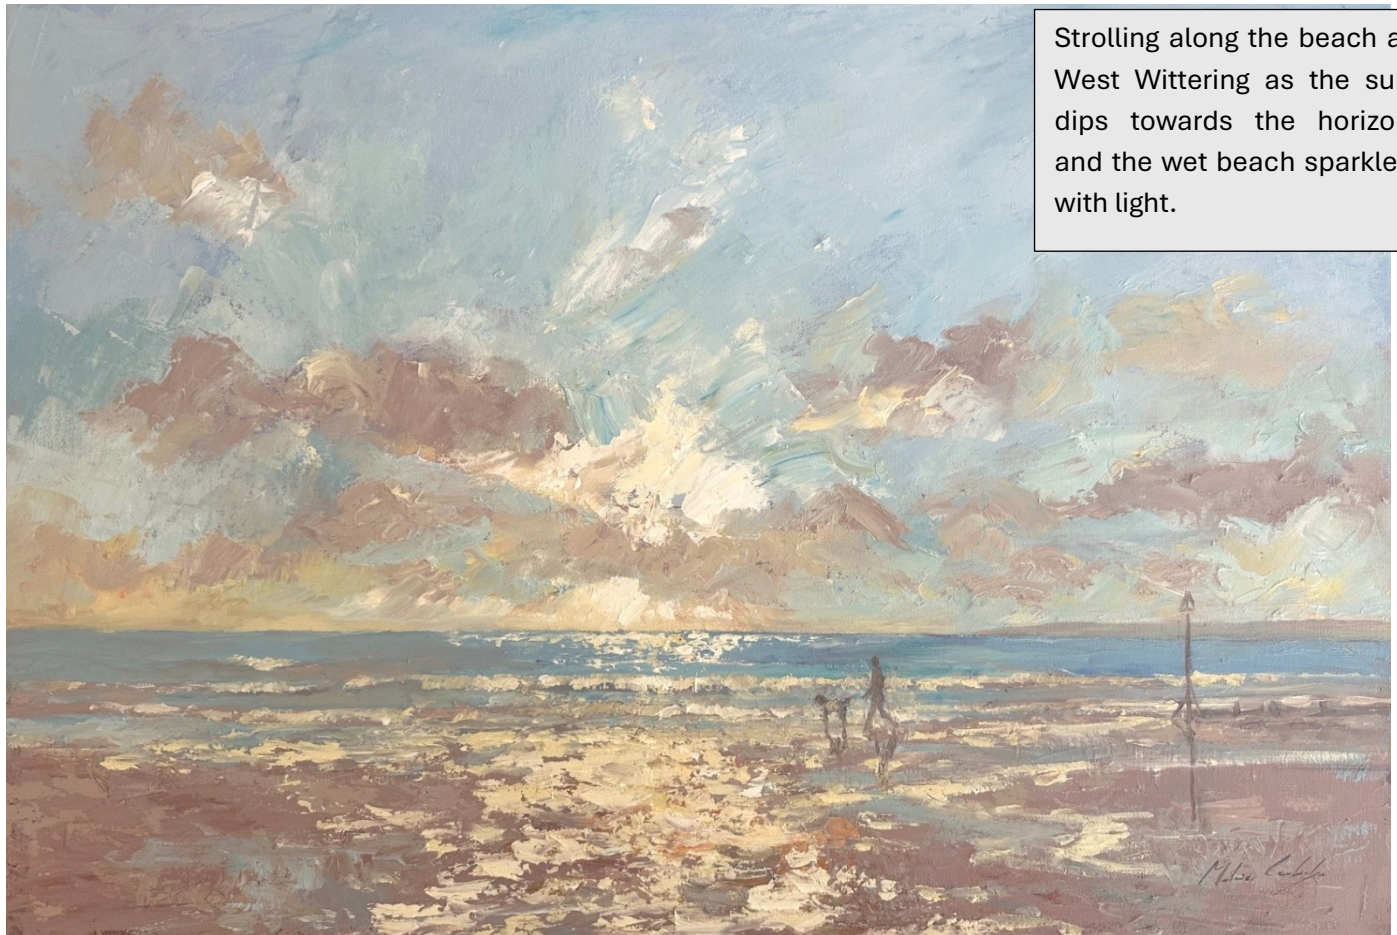

# Melanie Cambridge Fine Art

Strolling along the beach at West Wittering as the sun dips towards the horizon and the wet beach sparkles with light.

Evening Stroll - £ 750.00  
(framed size: 64 x 88cm)

This painting is available to purchase direct from my website, shipped within the UK postage free. For overseas shipping, please contact me in advance. Alternatively, if you wish to visit my North Downs Studio in South London you may collect in person, by arrangement. Supplied in a modern white float frame, as shown above. If you wish to purchase it without this frame, I offer a £50.00 reduction in price.